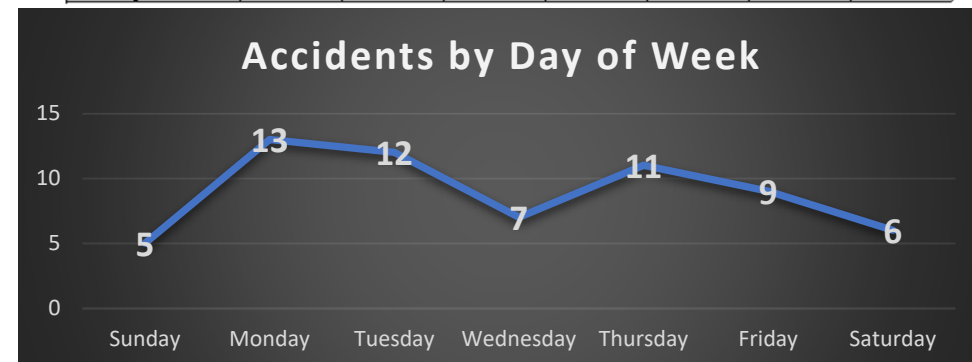

## With Temporal Heat Index (Time of Day / Day of Week)

	Sun	Mon	Tue	Wed	Thu	Fri	Sat	Total
00	0	0	1	0	0	0	0	1
01	0	0	0	0	0	0	1	1
02	0	0	2	0	0	0	0	2
06	0	0	0	0	1	0	0	1
07	0	0	0	0	0	1	0	1
08	0	0	1	0	0	0	1	2
09	1	0	2	0	0	2	0	5
10	1	1	0	1	1	0	0	4
11	0	3	0	1	1	1	0	6
12	0	0	1	2	1	0	0	4
13	0	3	0	2	2	1	1	9
14	0	0	2	0	0	1	0	3
15	0	2	0	0	1	0	2	5
16	1	1	0	0	0	1	0	3
17	0	1	2	1	1	1	1	7
18	0	2	0	0	1	0	0	3
19	0	0	0	0	1	0	0	1
20	2	0	0	0	0	0	0	2
21	0	0	1	0	0	1	0	2
23	0	0	0	0	1	0	0	1
<b>Total</b>	<b>5</b>	<b>13</b>	<b>12</b>	<b>7</b>	<b>11</b>	<b>9</b>	<b>6</b>	<b>63</b>