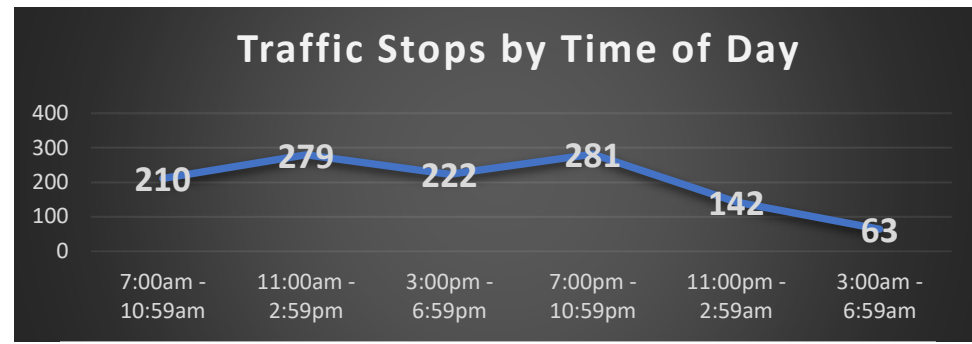

Coeur d'Alene Police Traffic Stops / Accidents: November 21 – December 18, 2024 (4 Weeks) With Temporal Heat Index (Time of Day / Day of Week)