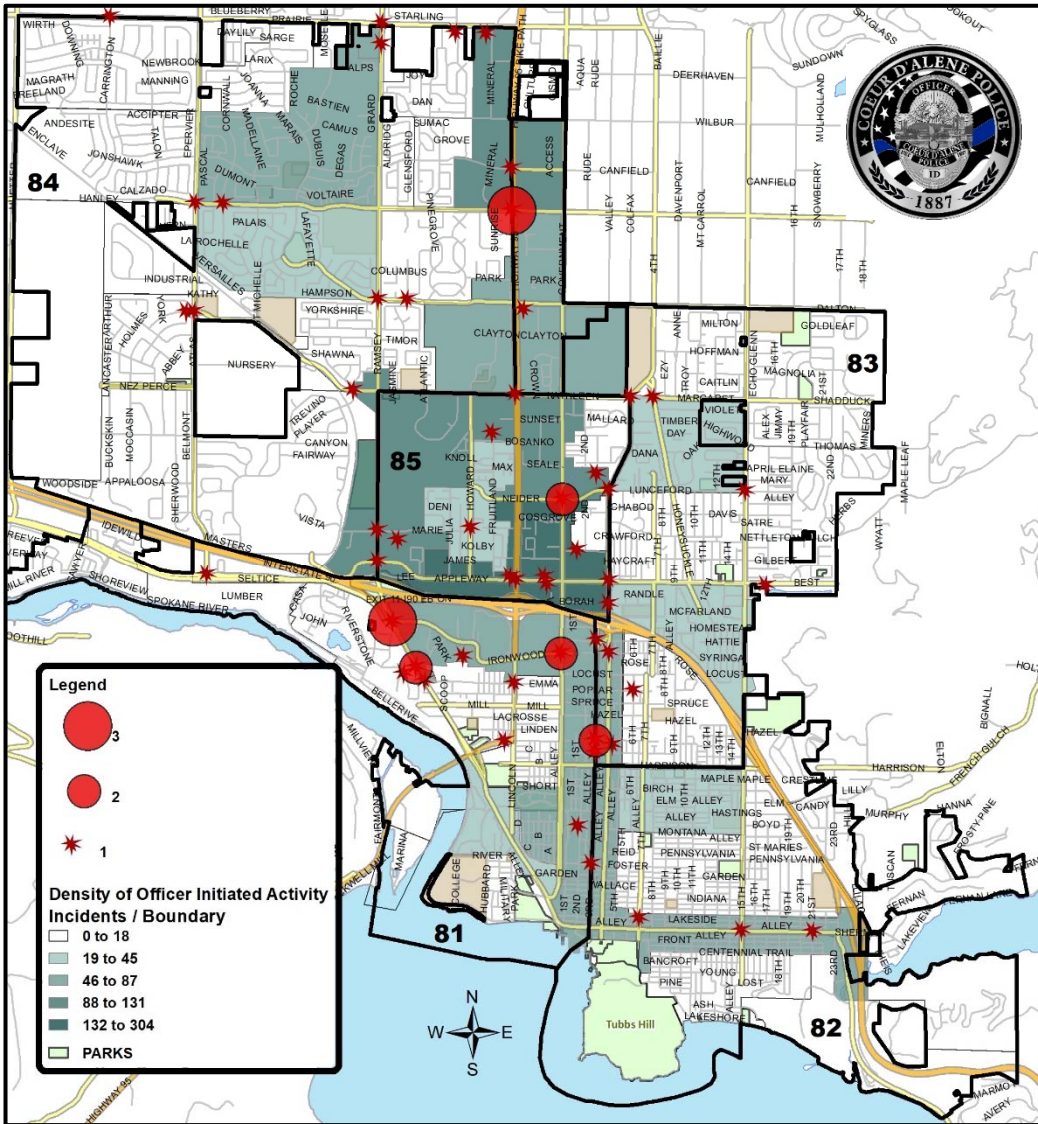

These statistics are preliminary counts of the original police incident reports and may vary from the final UCR (Uniform Crime Reporting) statistics published by the FBI.

**Theft (5):** N. Sweet River Dr. – Victim reported that the housekeeper stole items from the residence, active case. 901 W. Appleway Ave., Lowe's- Gun left in men's restroom, missing upon return. 305 W. Kathleen Ave., Super 1 – Juvenile suspect, active case. 305 W. Kathleen Ave., Super 1- Juvenile suspect, active case. 205 E. Anton Ave., Brookdale – Resident reported a Christmas ornament missing.

# Coeur d'Alene Police Part One Crimes: Nov. 21 - Dec. 18, 2024 (4 Weeks)

**Legend**

- ROBBERY - STREET (1)
- AGGRAVATED ASSAULT (3)
- BURGLARY - RESIDENTIAL (2)
- BURGLARY - VEHICLE (2)
- LARCENY - ALL OTHER (14)
- LARCENY - SHOPLIFTING (4)

**Density of Officer Initiated Activity Incidents / Boundary**

- 0 to 18
- 19 to 45
- 46 to 87
- 88 to 131
- 132 to 304
- PARKS

### Multiple Accident Intersections / Locations

- N. Highway 95 & W. Hanley Ave. (3)
  - W. Seltice Way & NW Blvd (3)
  - N. 3<sup>rd</sup> St. & W. Walnut Ave. (2)
- N. Government Way & W. Neider Ave. (2)
- Northwest Blvd. & N. Lakewood Dr. (2)
- N. Government Way & W. Ironwood Dr. (2)