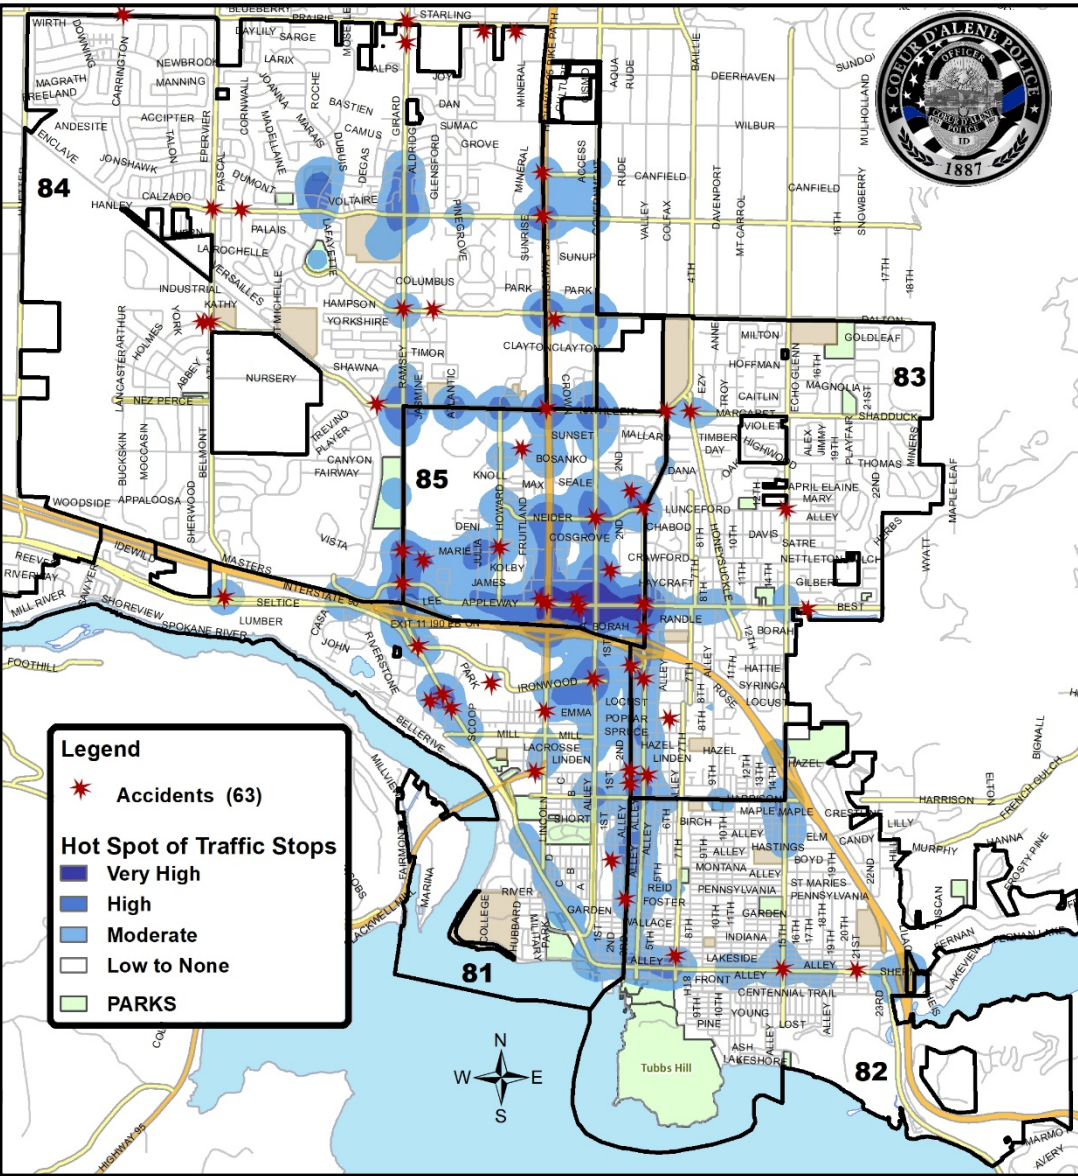

Coeur d'Alene Police Traffic Stops / Accidents: November 21 – December 18, 2024 (4 Weeks) With Temporal Heat Index (Time of Day / Day of Week)