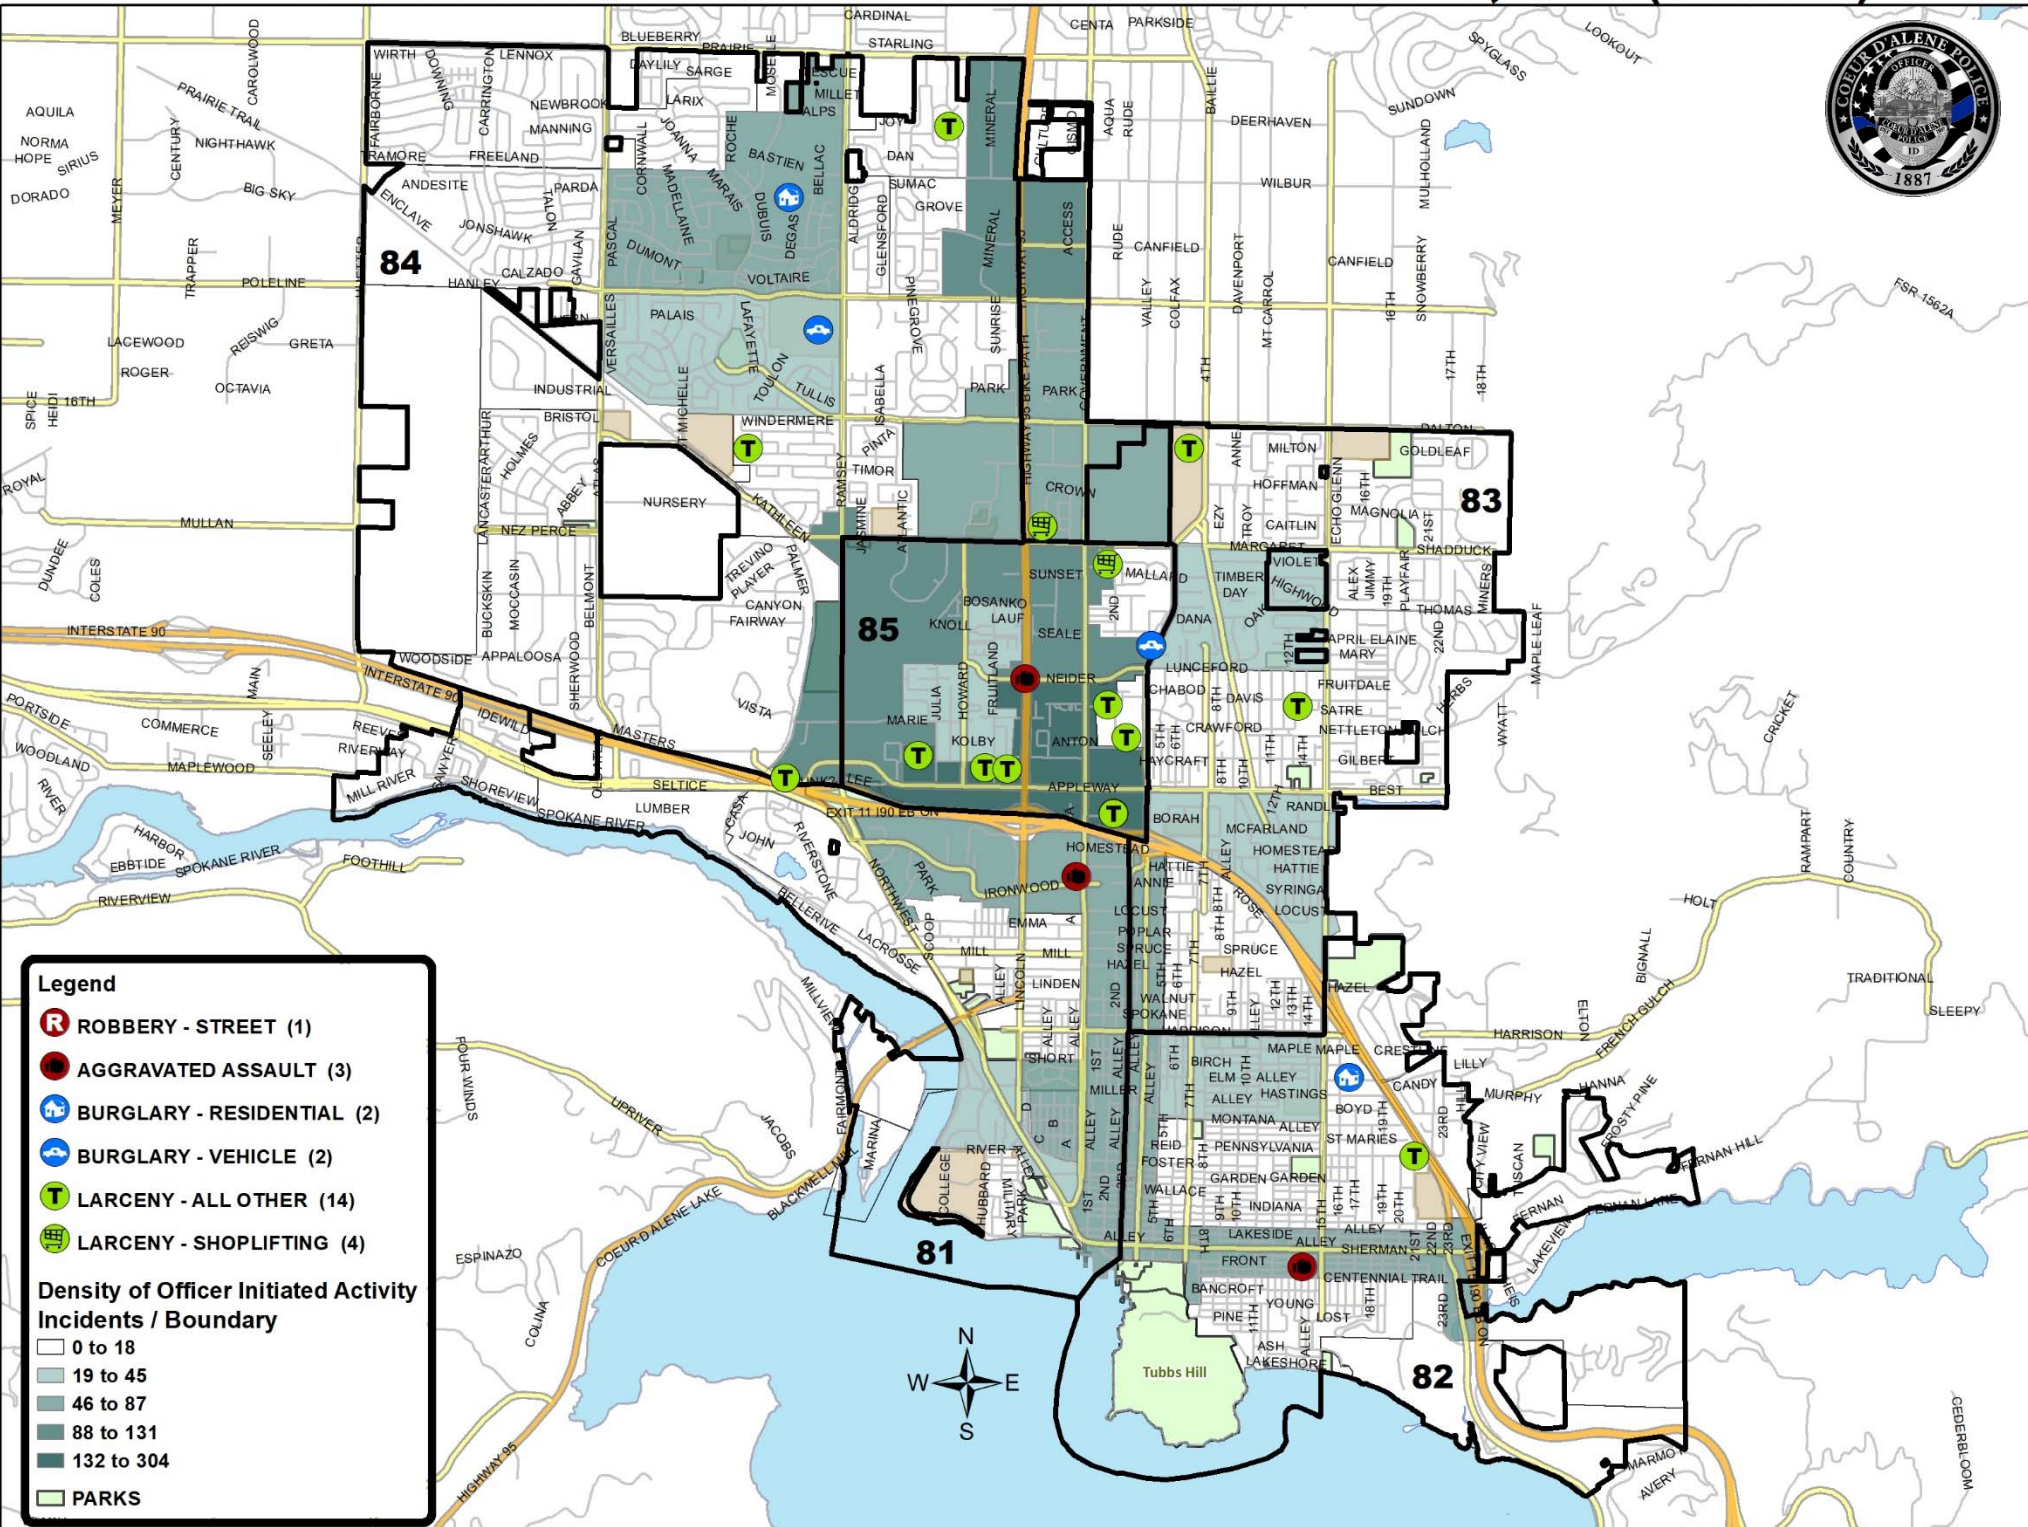

Coeur d'Alene Police Part One Crimes: Nov. 21 - Dec. 18, 2024 (4 Weeks)

Legend

- ROBBERY - STREET (1)
- AGGRAVATED ASSAULT (3)
- BURGLARY - RESIDENTIAL (2)
- BURGLARY - VEHICLE (2)
- LARCENY - ALL OTHER (14)
- LARCENY - SHOPLIFTING (4)

Density of Officer Initiated Activity Incidents / Boundary

- 0 to 18
- 19 to 45
- 46 to 87
- 88 to 131
- 132 to 304
- PARKS