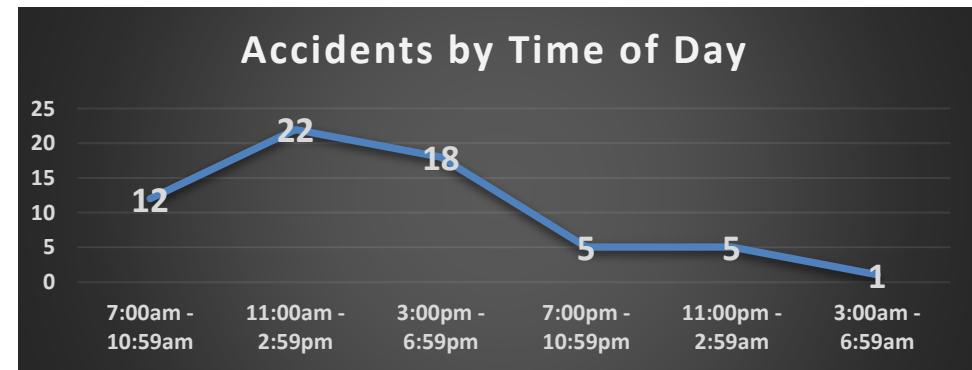

Coeur d'Alene Police Accidents: November 21 – December 18, 2024 (4 Weeks)

With Temporal Heat Index (Time of Day / Day of Week)

Multiple Accident Intersections / Locations

- N. Highway 95 & W. Hanley Ave. (3)
  - W. Seltice Way & NW Blvd (3)
  - N. 3rd St. & W. Walnut Ave. (2)
- N. Government Way & W. Neider Ave. (2)
- Northwest Blvd. & N. Lakewood Dr. (2)
- N. Government Way & W. Ironwood Dr. (2)

	Sun	Mon	Tue	Wed	Thu	Fri	Sat	Total
00	0	0	1	0	0	0	0	1
01	0	0	0	0	0	0	1	1
02	0	0	2	0	0	0	0	2
06	0	0	0	0	1	0	0	1
07	0	0	0	0	0	1	0	1
08	0	0	1	0	0	0	1	2
09	1	0	2	0	0	2	0	5
10	1	1	0	1	1	0	0	4
11	0	3	0	1	1	1	0	6
12	0	0	1	2	1	0	0	4
13	0	3	0	2	2	1	1	9
14	0	0	2	0	0	1	0	3
15	0	2	0	0	1	0	2	5
16	1	1	0	0	0	1	0	3
17	0	1	2	1	1	1	1	7
18	0	2	0	0	1	0	0	3
19	0	0	0	0	1	0	0	1
20	2	0	0	0	0	0	0	2
21	0	0	1	0	0	1	0	2
23	0	0	0	0	1	0	0	1
Total	5	13	12	7	11	9	6	63